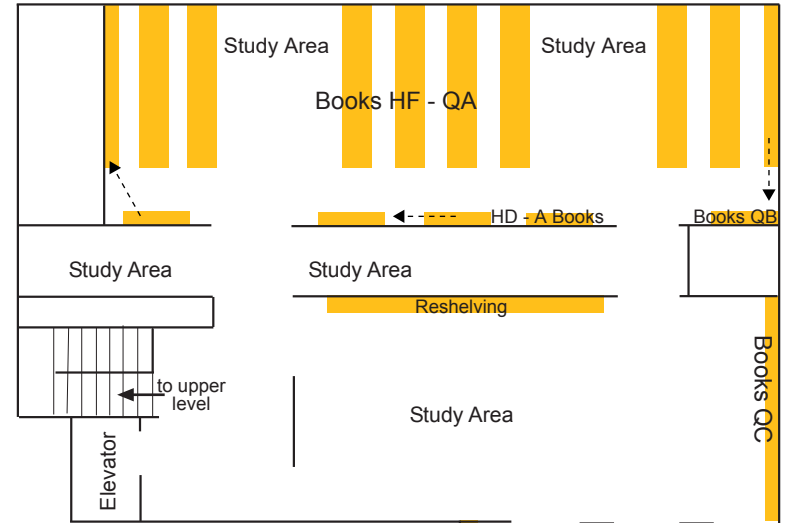

Lichtenberger Engineering Library

The University of Iowa Libraries

2001 Seamans Center

(319) 335-6047

lib-engineering@uiowa.edu

www.lib.uiowa.edu/eng

Lower Level

Second Floor