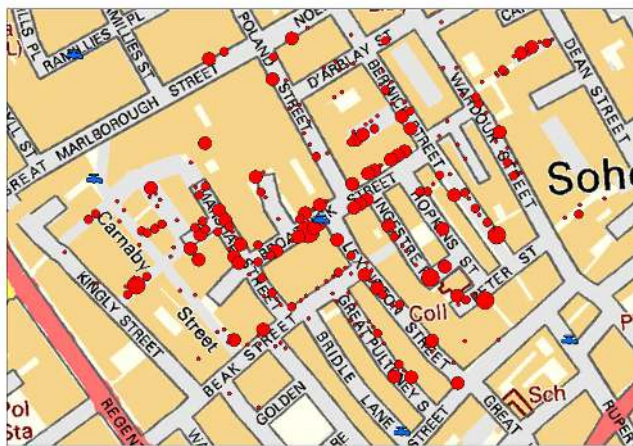

New Exhibit Opening, Hardin Library, Winter, 2014

Cholera and the Broad Street Pump

John Snow located the source of a cholera outbreak, establishing the link between this infection and water as its vector

A Modern recreation of Snow's Map showing the density of the outbreak.

The Broad Street Pump, London