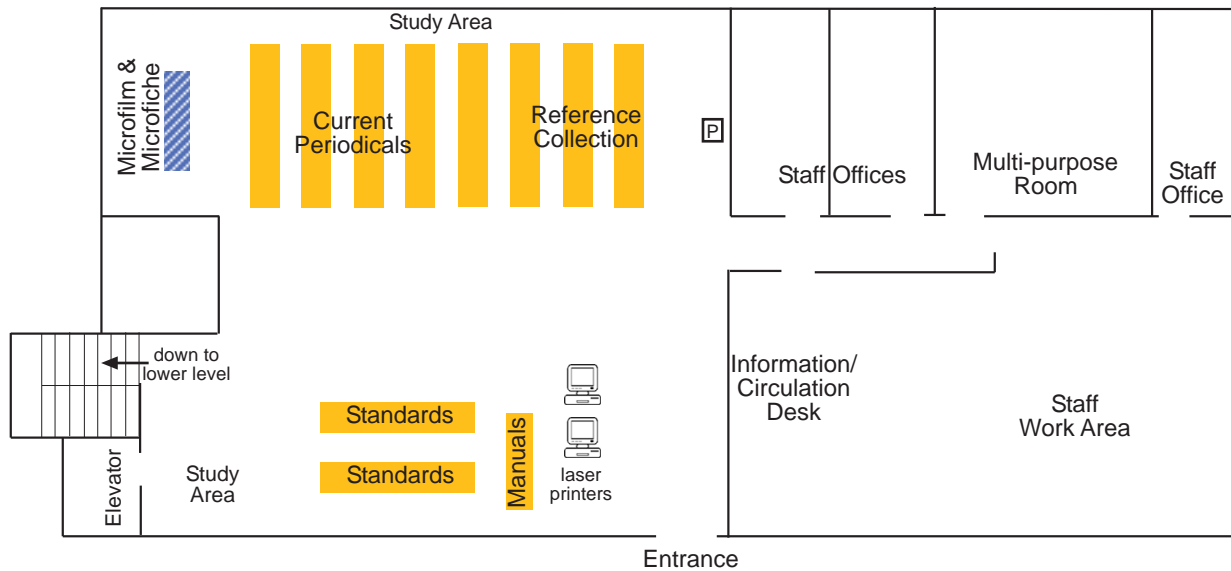

Lichtenberger Engineering Library

The University of Iowa Libraries

2001 Seamans Center

(319) 335-6047

lib-engineering@uiowa.edu

www.lib.uiowa.edu/eng

Lower Level

Second Floor

Entrance