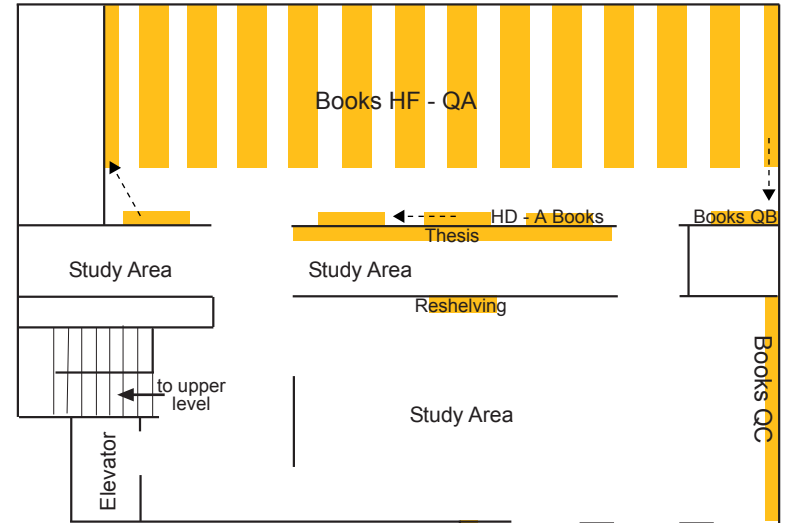

Lichtenberger Engineering Library

The University of Iowa Libraries

2001 Seamans Center

(319) 335-6047

lib-engineering@uiowa.edu

www.lib.uiowa.edu/eng

Lower Level

Second Floor