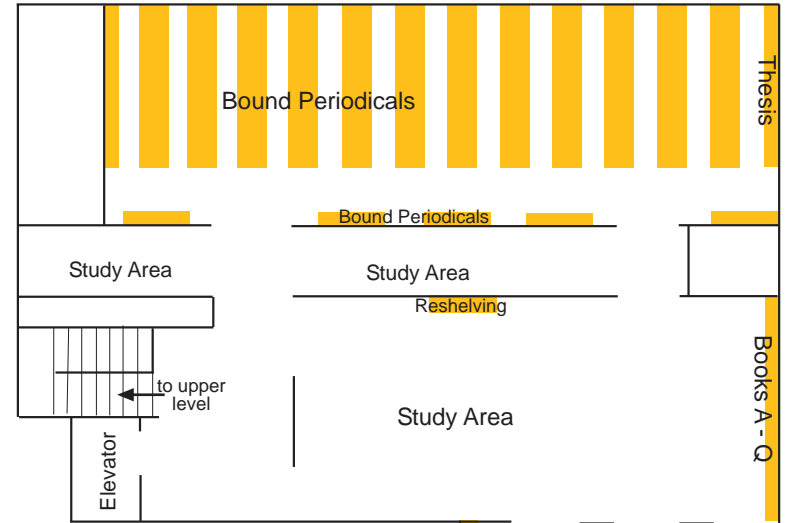

Lichtenberger Engineering Library

The University of Iowa Libraries

2001 Seamans Center

(319) 335-6047

lib-engineering@uiowa.edu

www.lib.uiowa.edu/eng

Lower Level

Second Floor

Entrance