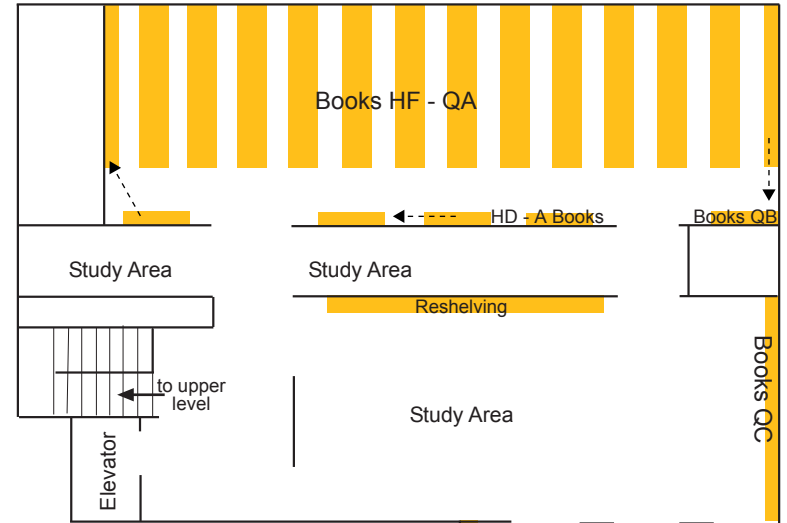

Lichtenberger Engineering Library

The University of Iowa Libraries

2001 Seamans Center

(319) 335-6047

lib-engineering@uiowa.edu

www.lib.uiowa.edu/eng

Lower Level

Second Floor