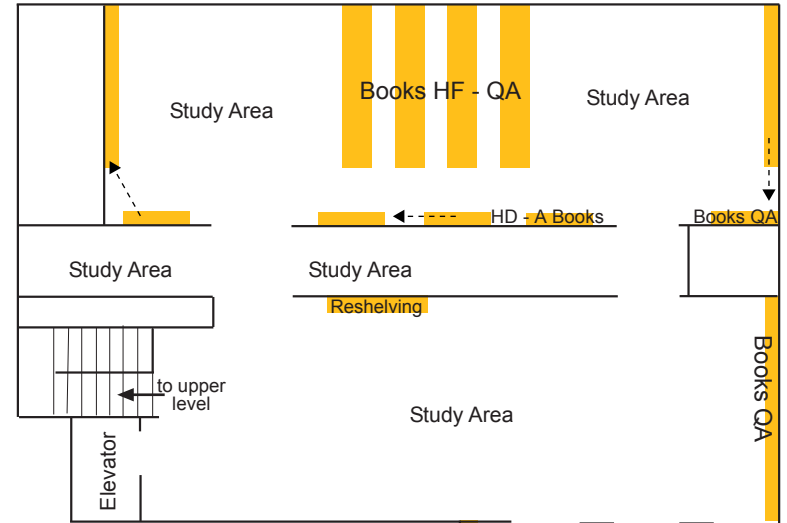

Lichtenberger Engineering Library

The University of Iowa Libraries

2001 Seamans Center

(319) 335-6047

lib-engineering@uiowa.edu

www.lib.uiowa.edu/eng

Lower Level

Second Floor